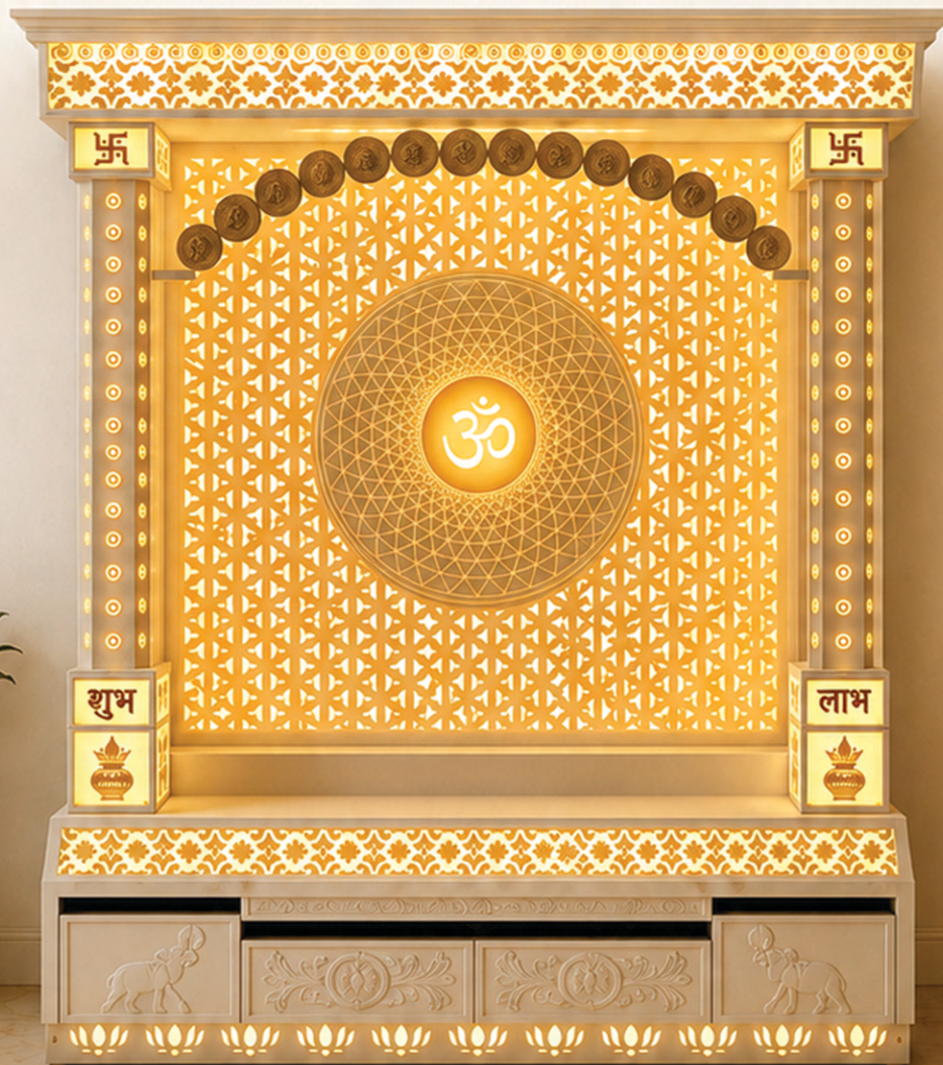

DESIGN PHILOSOPHY

A Mandir Should Feel Like It Belongs to Your Home,
Not Just Occupy a Corner.

Our design philosophy combines:

Contemporary
spatial aesthetics

Sacred design
sensibilities

Architectural
balance

Ambient
illumination

Minimal yet
timeless detailing

Har Subah Ki Pehli Aarti Ke Liye — Ek Aisa Mandir Jo Poore Parivaar Ki Pehchaan Ban Jaaye.