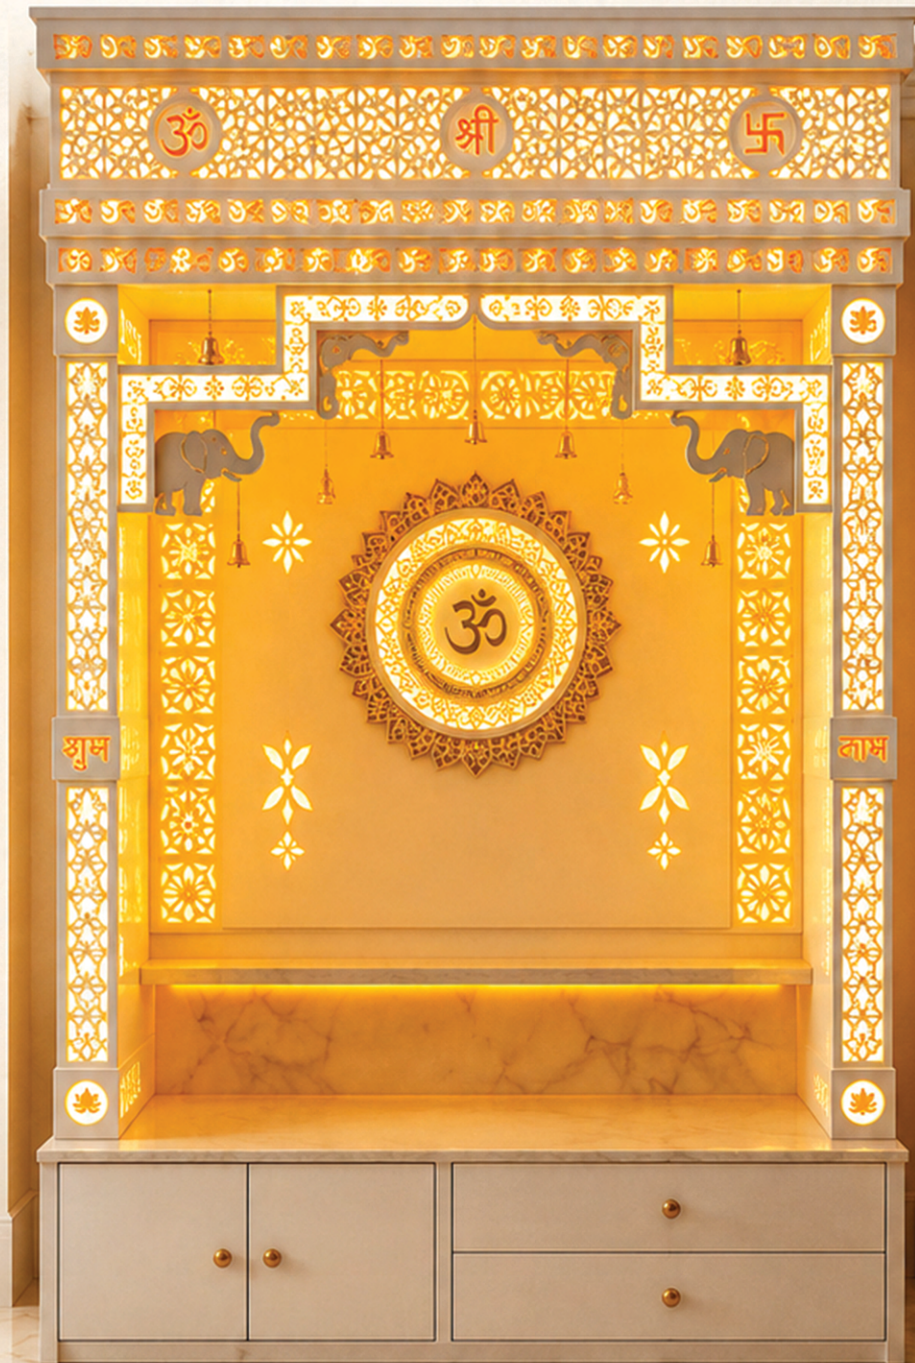

THE MANDIR SHOP™

Bespoke Corian Mandirs & Spiritual Spaces
Crafted For Refined Indian Homes

14+

Years of
Craftsmanship

6,000+
Installations
Across India

6,000+
Families

Pan India
Design &
Installation Support

Crafted For Homes Where
Design, Serenity & Spirituality
Coexist Beautifully